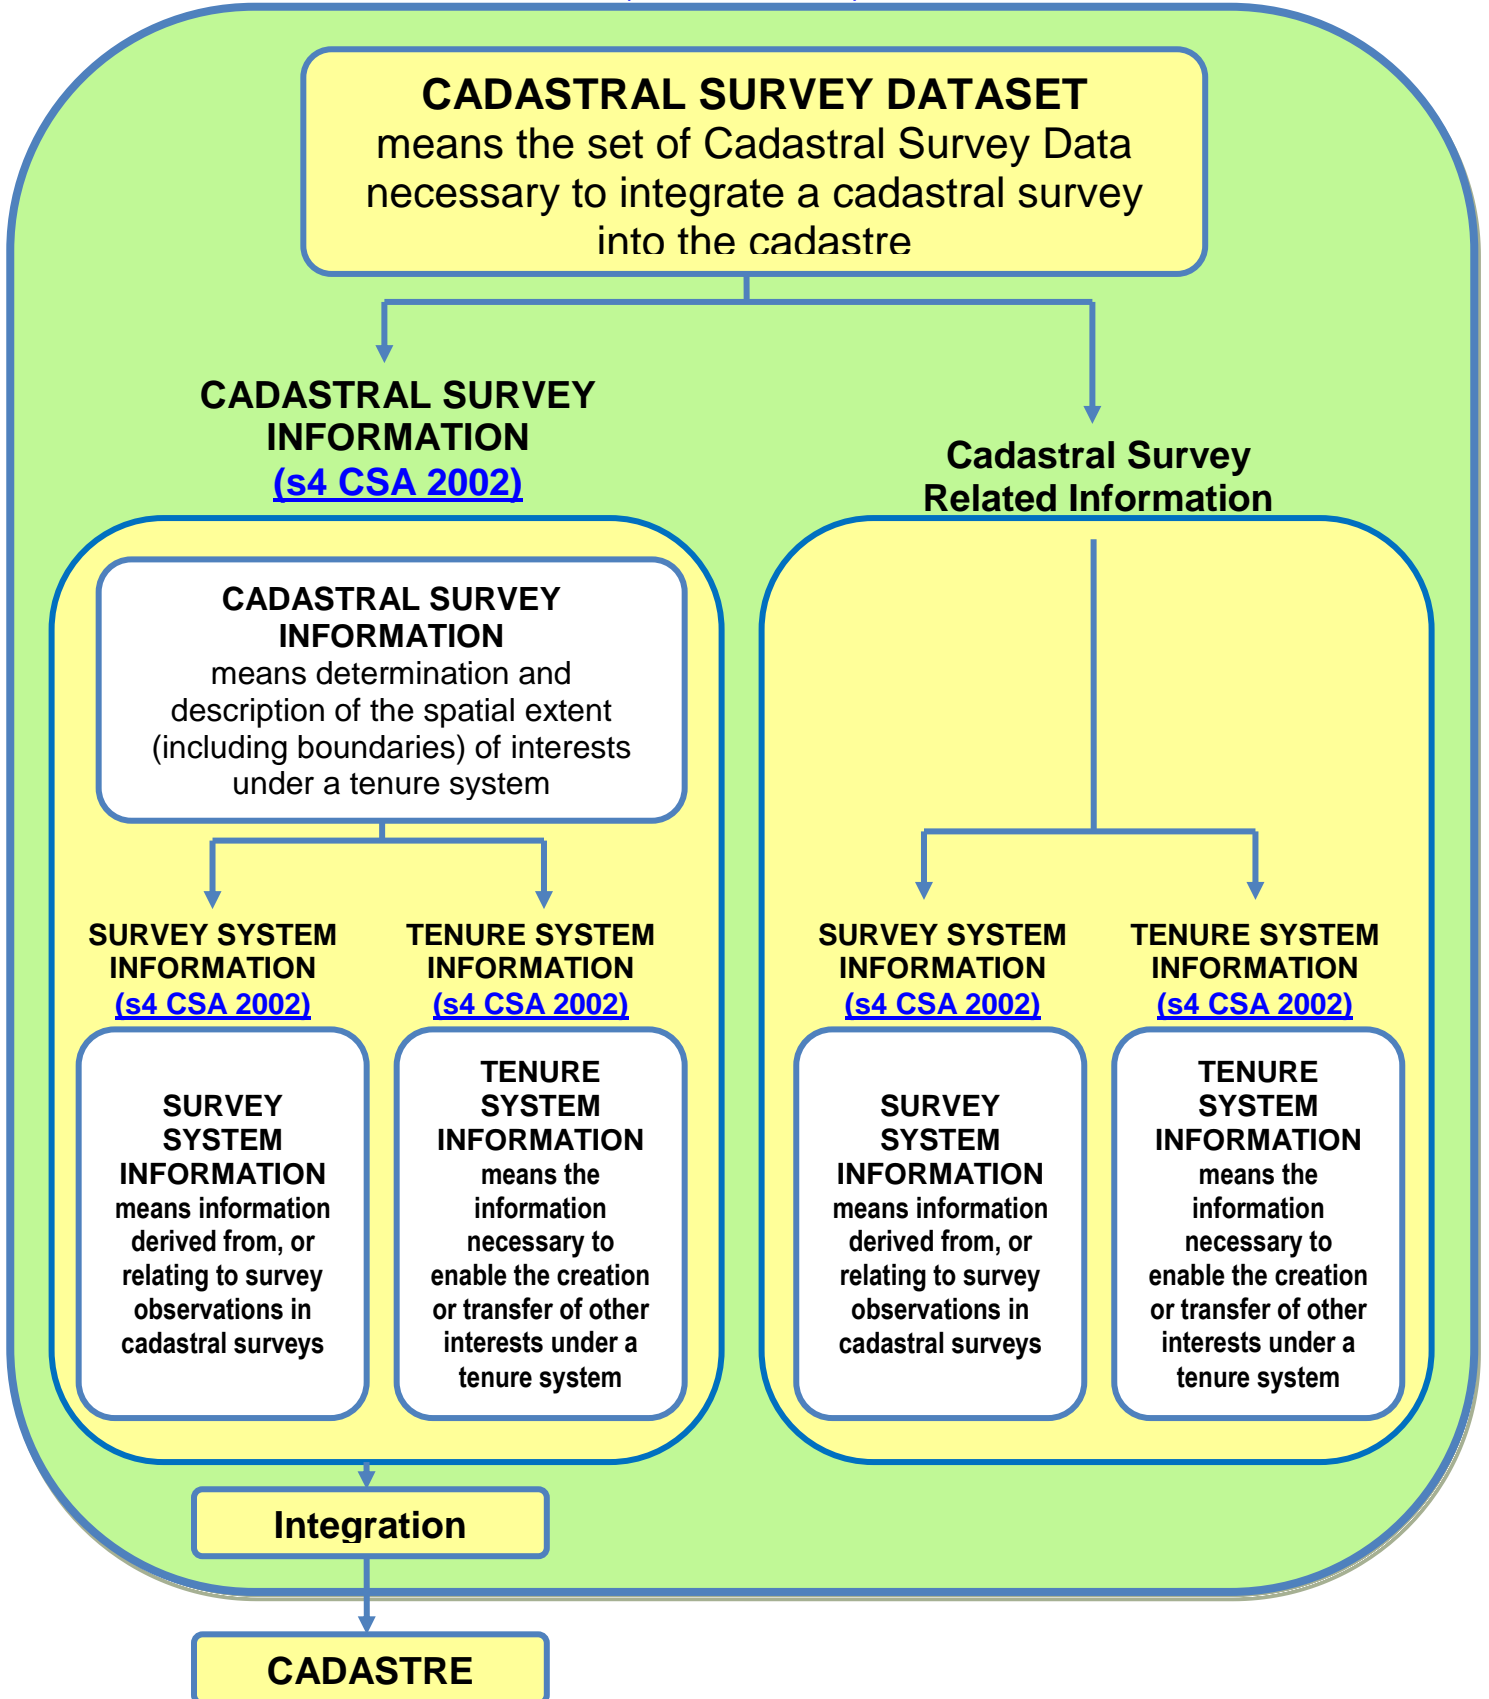

CADASTRE

[\(s4 CSA 2002\)](#)

CADASTRE means all the cadastral survey data held by or for the Crown and Crown agencies

Cadastral Survey Data

Cadastral Survey Data

Cadastral Survey Data

CADASTRAL SURVEY DATA

SURVEY SYSTEM INFORMATION
means information derived from, or relating to survey observations in cadastral surveys

TENURE SYSTEM INFORMATION [\(s4 CSA 2002\)](#)

TENURE SYSTEM INFORMATION
means the information necessary to enable the creation or transfer of other interests under a tenure system

Cadastral Survey Related Information

SURVEY SYSTEM INFORMATION [\(s4 CSA 2002\)](#)

SURVEY SYSTEM INFORMATION
means information derived from, or relating to survey observations in cadastral surveys

TENURE SYSTEM INFORMATION [\(s4 CSA 2002\)](#)

TENURE SYSTEM INFORMATION
means the information necessary to enable the creation or transfer of other interests under a tenure system

CADASTRAL SURVEY DATASET

(s4 CSA 2002)

For a Subdivision in Terms of s218 RMA 1991